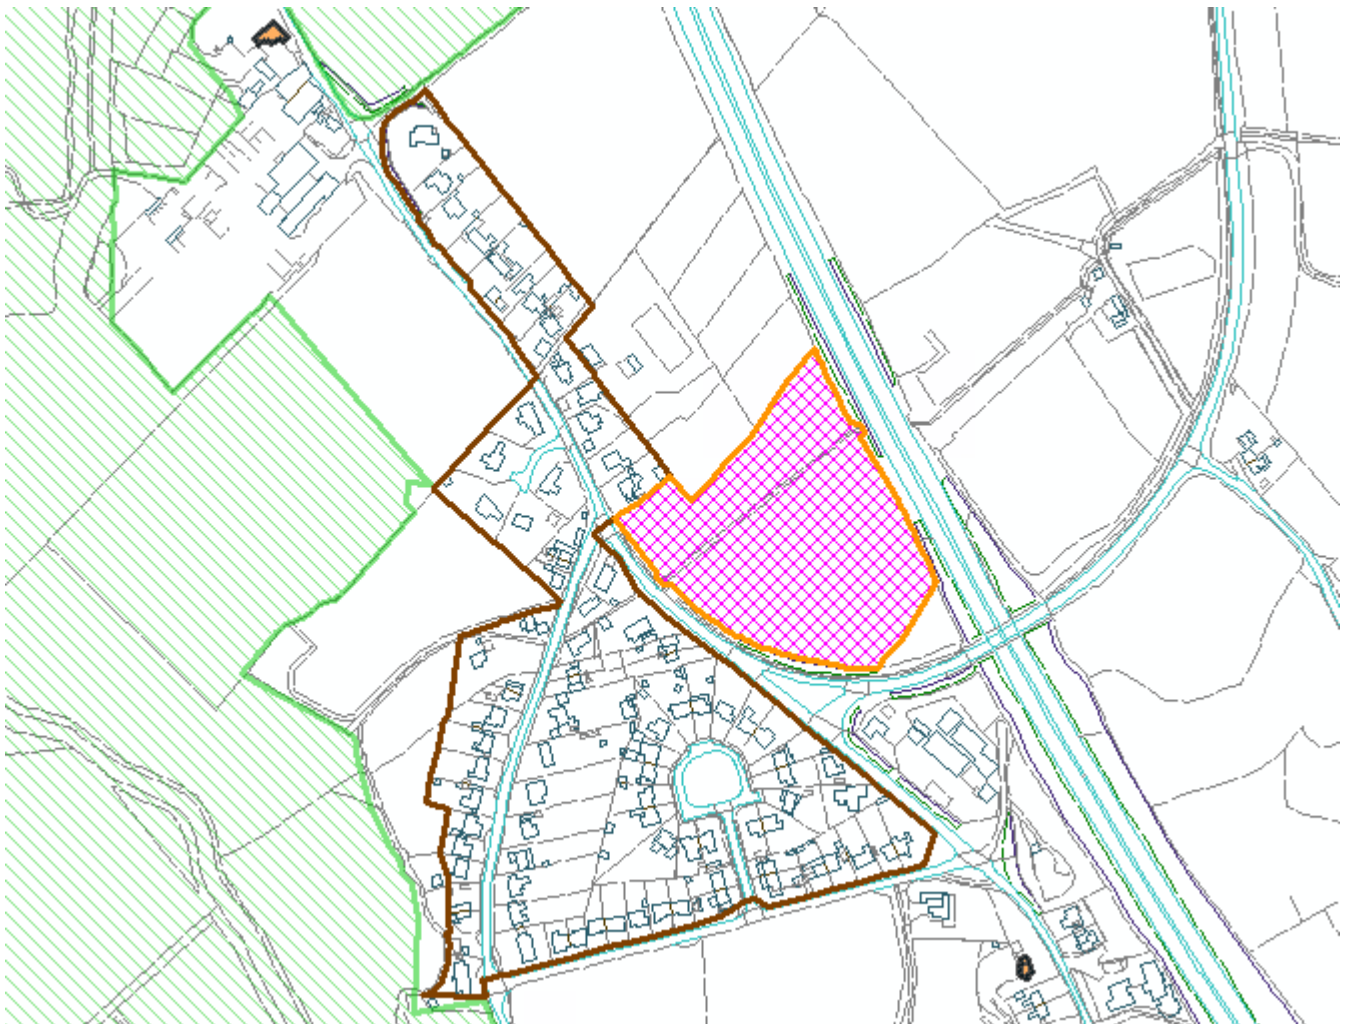

Application No: DC/22/02924

Parish: Creeting St Mary

Location: Land Off Jacks Green Road, Creeting St Mary

© Crown copyright and database rights 2021 Ordnance Survey 0100017810 & 0100023274.